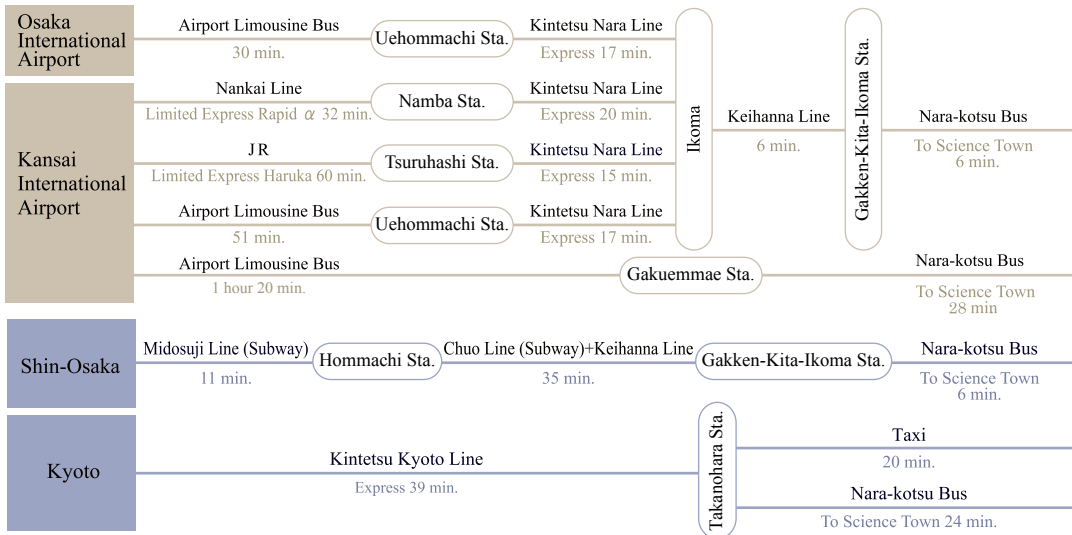

From
Airport

* From the NARA direction: Nara-kotsu Buses run from Gakuemae Station to NAIST

By Car

Nara Institute of Science and Technology