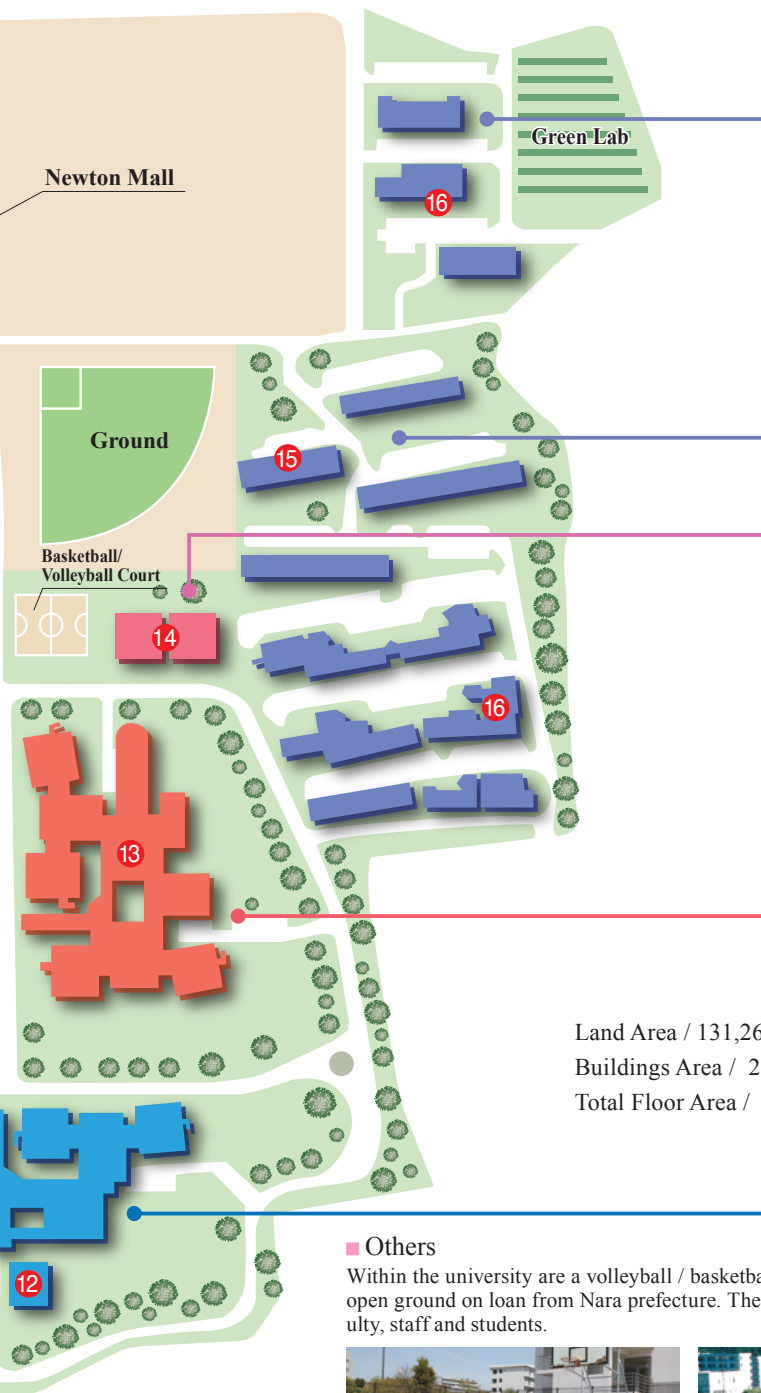

Campus Map

1 Innovation Center

NAIST is located in Ikoma City, at the north-western edge of Nara prefecture, sharing a border with Osaka and Kyoto prefectures. In Takayama Science Town, part of the Kansai Science City, facilities for advanced education and research are being planned, harmonizing with the beautiful natural environment of the Takayama area.

2 Research Center for Advanced Science and Technology

3 Venture Business Laboratory

4 Administration Bureau

7 University Union / Health Care Center

5 University Library (Digital Library)

6 Millennium Hall

■ University Union
The University Union contains a restaurant, a cafeteria, and a store that sells stationery, books, food and drinks.

■ Health Care Center
The Health Care Center supports and provides medical assistance to people at NAIST.

8 Graduate School of Biological Sciences

9 Animal Experiment Facility

10 Greenhouses

Land Area / 131,267 m²
 Buildings Area / 26,525 m²
 Total Floor Area / 95,760 m²