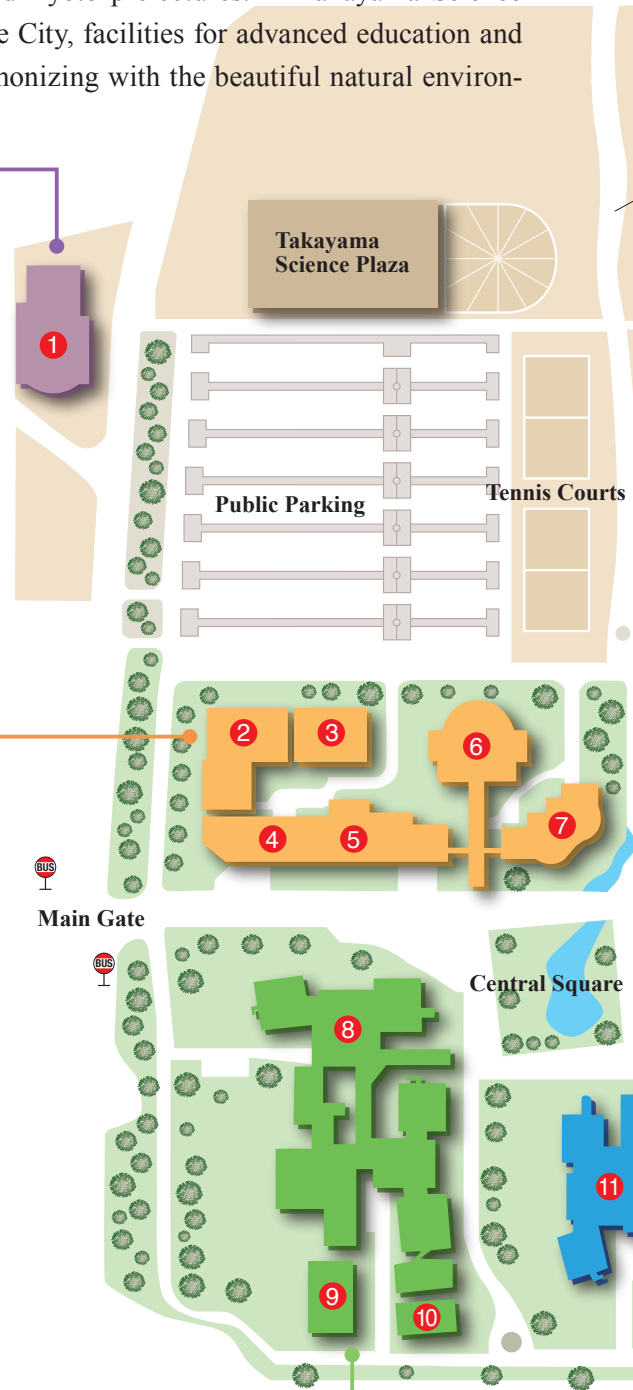

Campus Map

1 Innovation Center

NAIST is located in Ikoma City, at the north-western edge of Nara prefecture, sharing a border with Osaka and Kyoto prefectures. In Takayama Science Town, part of the Kansai Science City, facilities for advanced education and research are being planned, harmonizing with the beautiful natural environment of the Takayama area.

2 Research Center for Advanced Science and Technology

3 Venture Business Laboratory

4 Administration Bureau

7 University Union / Health Care Center

5 University Library (Digital Library)

6 Millennium Hall

■ University Union
The University Union contains a restaurant, a cafeteria, and a store that sells stationery, books, food and drinks.

■ Health Care Center
The Health Care Center supports and provides medical assistance to people at NAIST.

8 Graduate School of Biological Sciences

9 Animal Experiment Facility

10 Greenhouses

Land Area / 131,267 m²
 Buildings Area / 26,525 m²
 Total Floor Area / 95,760 m²